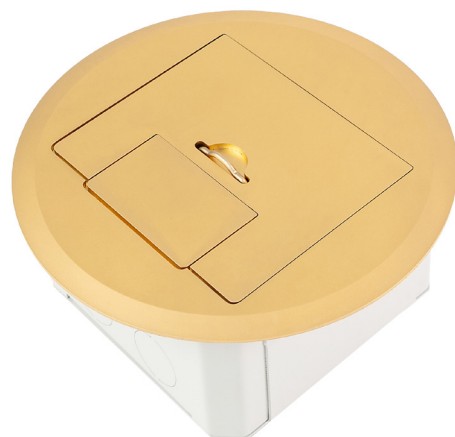

**Flush Floor Box** Shallow, Compact, Brass, Round Lid**AT A GLANCE...**

- Capacity: 2 x single auto switch GPOs
- Box Size: 125 x 125 x 70mm deep
- Lid Size: 175 mm diam. x 3mm thick
- Lid Finish: Brass plated stainless steel
- Suitable for: Compact installations
- Load Rating: 120kg (per foot = foot traffic)

**“Easy as ECD®”**

- Shallow, compact and stylish, the FB175BR70 Series of Flush Floor Boxes provide ready access to power outlets recessed in the floor.
- Suitable for use in: Modern open plan living areas, home theatres, showrooms, shop-front displays, boardroom tables, schools, universities, and public buildings.
- Available in brass plated stainless steel, the hard wearing 3mm thick lid bevels down to a fine edge under foot and is suitable for use with polished floor boards, carpet, ceramic tiles and vinyl floor coverings (not suitable for use in wet areas).
- 304 Grade solid stainless steel (brass plated) with No. 4 Linished finish to meet P1 requirements for slip resistance in public spaces (dry areas).
- Capacity for for 2 x single auto switch power outlets (supplied).
- Cable exit flap allows cables to exit the box when in use and close flat when not in use.
- A versatile, practical and decorative solution to your open plan cabling needs.
- Supplied with temporary construction lid.
- This product has been examined in accordance with AS 3000 and conforms to A.C.M.A. requirements.

### FLUSH FLOOR BOX – SHALLOW, COMPACT, BRASS, ROUND LID – FB175BR70