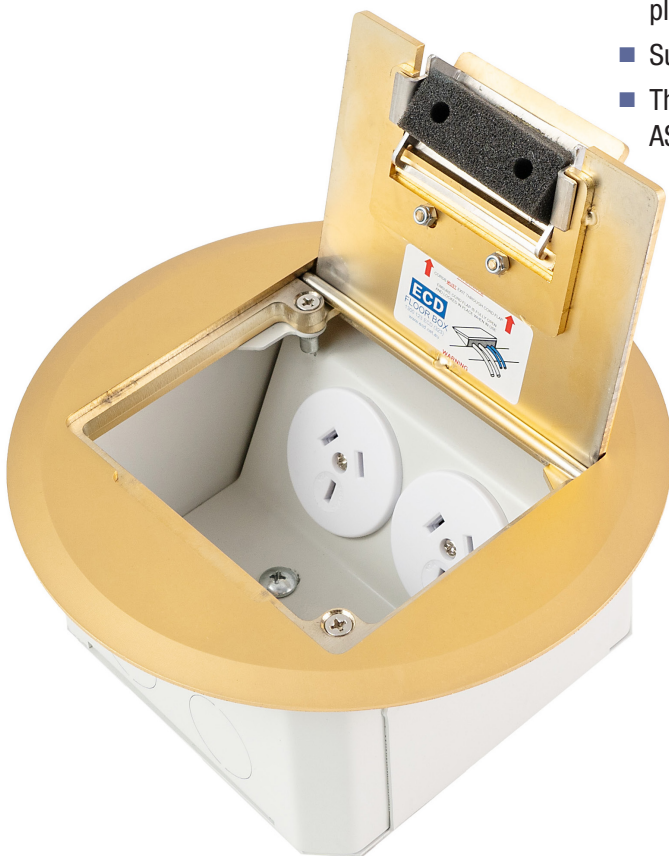

**Flush Floor Box** Shallow, Compact, Brass, Round Lid**AT A GLANCE...**

- Capacity: 2 x single auto switch GPOs
- Box Size: 125 x 125 x 70mm deep
- Lid Size: 175 mm diam. x 3mm thick
- Lid Finish: Brass plated stainless steel
- Suitable for: Compact installations
- Load Rating: 120kg (per foot = foot traffic)

**“Easy as ECD®”**

- Shallow, compact and stylish, the FB175BR70 Series of Flush Floor Boxes provide ready access to power outlets recessed in the floor.
- Suitable for use in: Modern open plan living areas, home theatres, showrooms, shop-front displays, boardroom tables, schools, universities, and public buildings.
- Available in brass plated stainless steel, the hard wearing 3mm thick lid bevels down to a fine edge under foot and is suitable for use with polished floor boards, carpet, ceramic tiles and vinyl floor coverings (not suitable for use in wet areas).
- 304 Grade solid stainless steel (brass plated) with No. 4 Linished finish to meet P1 requirements for slip resistance in public spaces (dry areas).
- Capacity for for 2 x single auto switch power outlets (supplied).
- Cable exit flap allows cables to exit the box when in use and close flat when not in use.
- A versatile, practical and decorative solution to your open plan cabling needs.
- Supplied with temporary construction lid.
- This product has been examined in accordance with AS 3000 and conforms to A.C.M.A. requirements.

### FLUSH FLOOR BOX – SHALLOW, COMPACT, BRASS, ROUND LID – FB175BR70